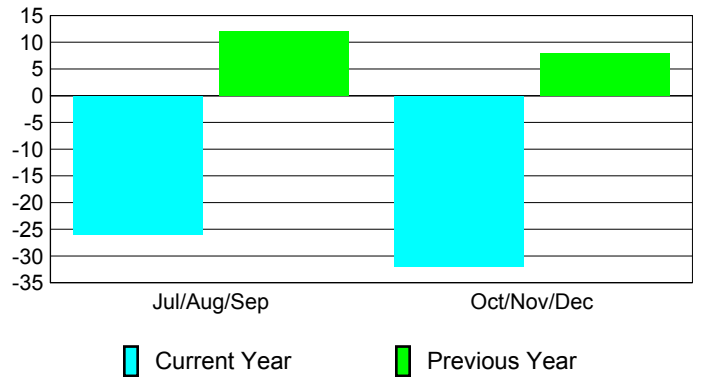

Comparison of Membership Gain/Loss

Current Year Compared to the Previous Year