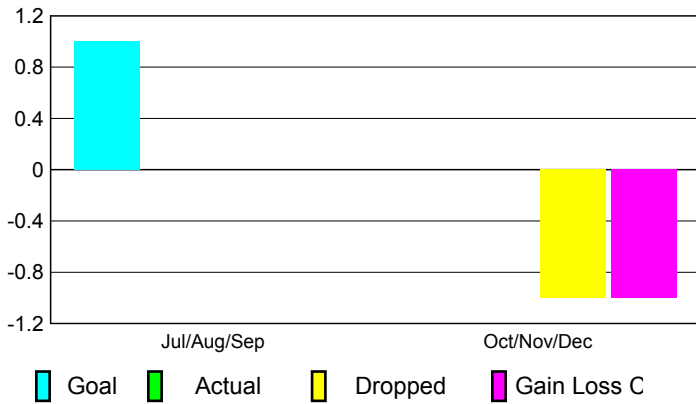

Club Results 2010-2011

Goal, New, Dropped, Gain/Loss

Comparison of Club Gain/Loss

Current Year Compared to the Previous Year

YTD Status Quo Clubs 2010-2011

Status Quo Clubs Compared to Status Quo Members

MEMBERSHIP