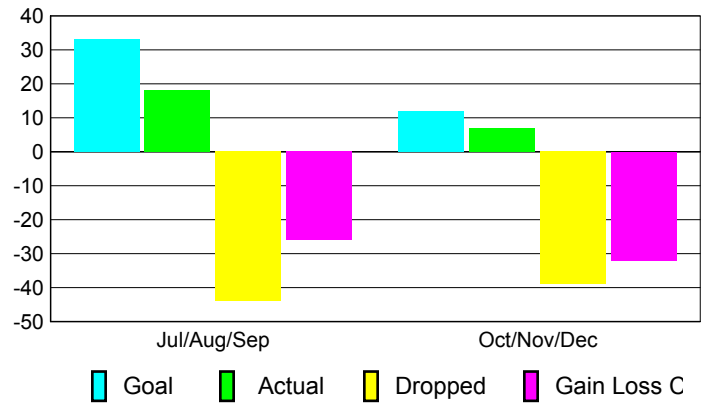

Membership Results 2010-2011

Goal, New, Dropped, Gain/Loss